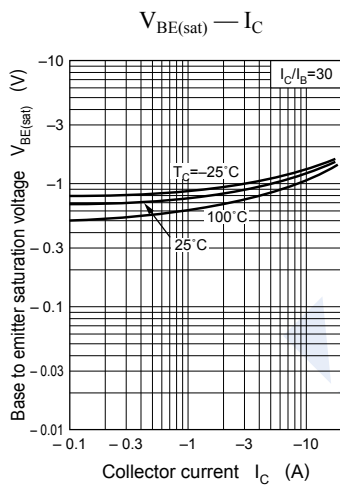

PNP Transistors

2SB936

Typical Characteristics

PNP Transistors

2SB936

■ Typical Characteristics