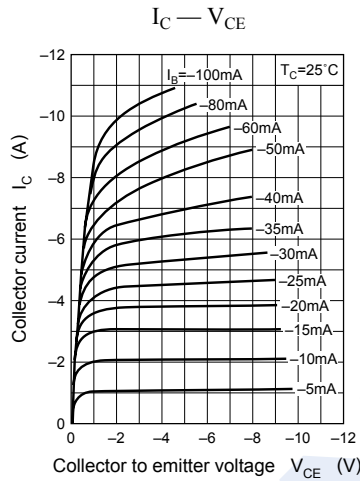

PNP Transistors

2SB936

Typical Characteristics

PNP Transistors

2SB936

■ Typical Characteristics