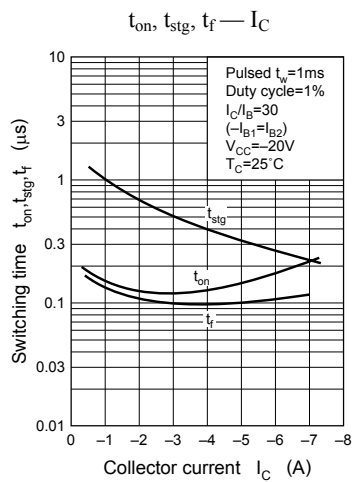

PNP Transistors

2SB936

Typical Characteristics

PNP Transistors

2SB936

■ Typical Characteristics